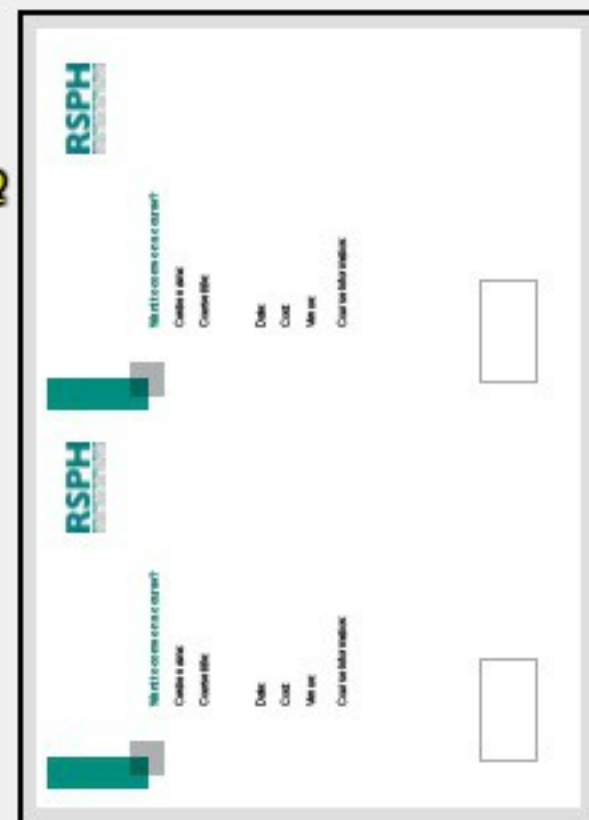

Page Sizing & Handling

Size Poster **Multiple** Booklet

Pages per sheet: Custom... 1 by 2

Page order: Horizontal

Print page border

Print on both sides of paper

Orientation:

Portrait

Landscape

Auto-rotate pages within each sheet

Click portrait and auto-rotate pages within each sheet

choose multiple

choose custom 1 by 2

8.27 x 11.69 Inches

Page 1 of 1 (1)

Page Setup...